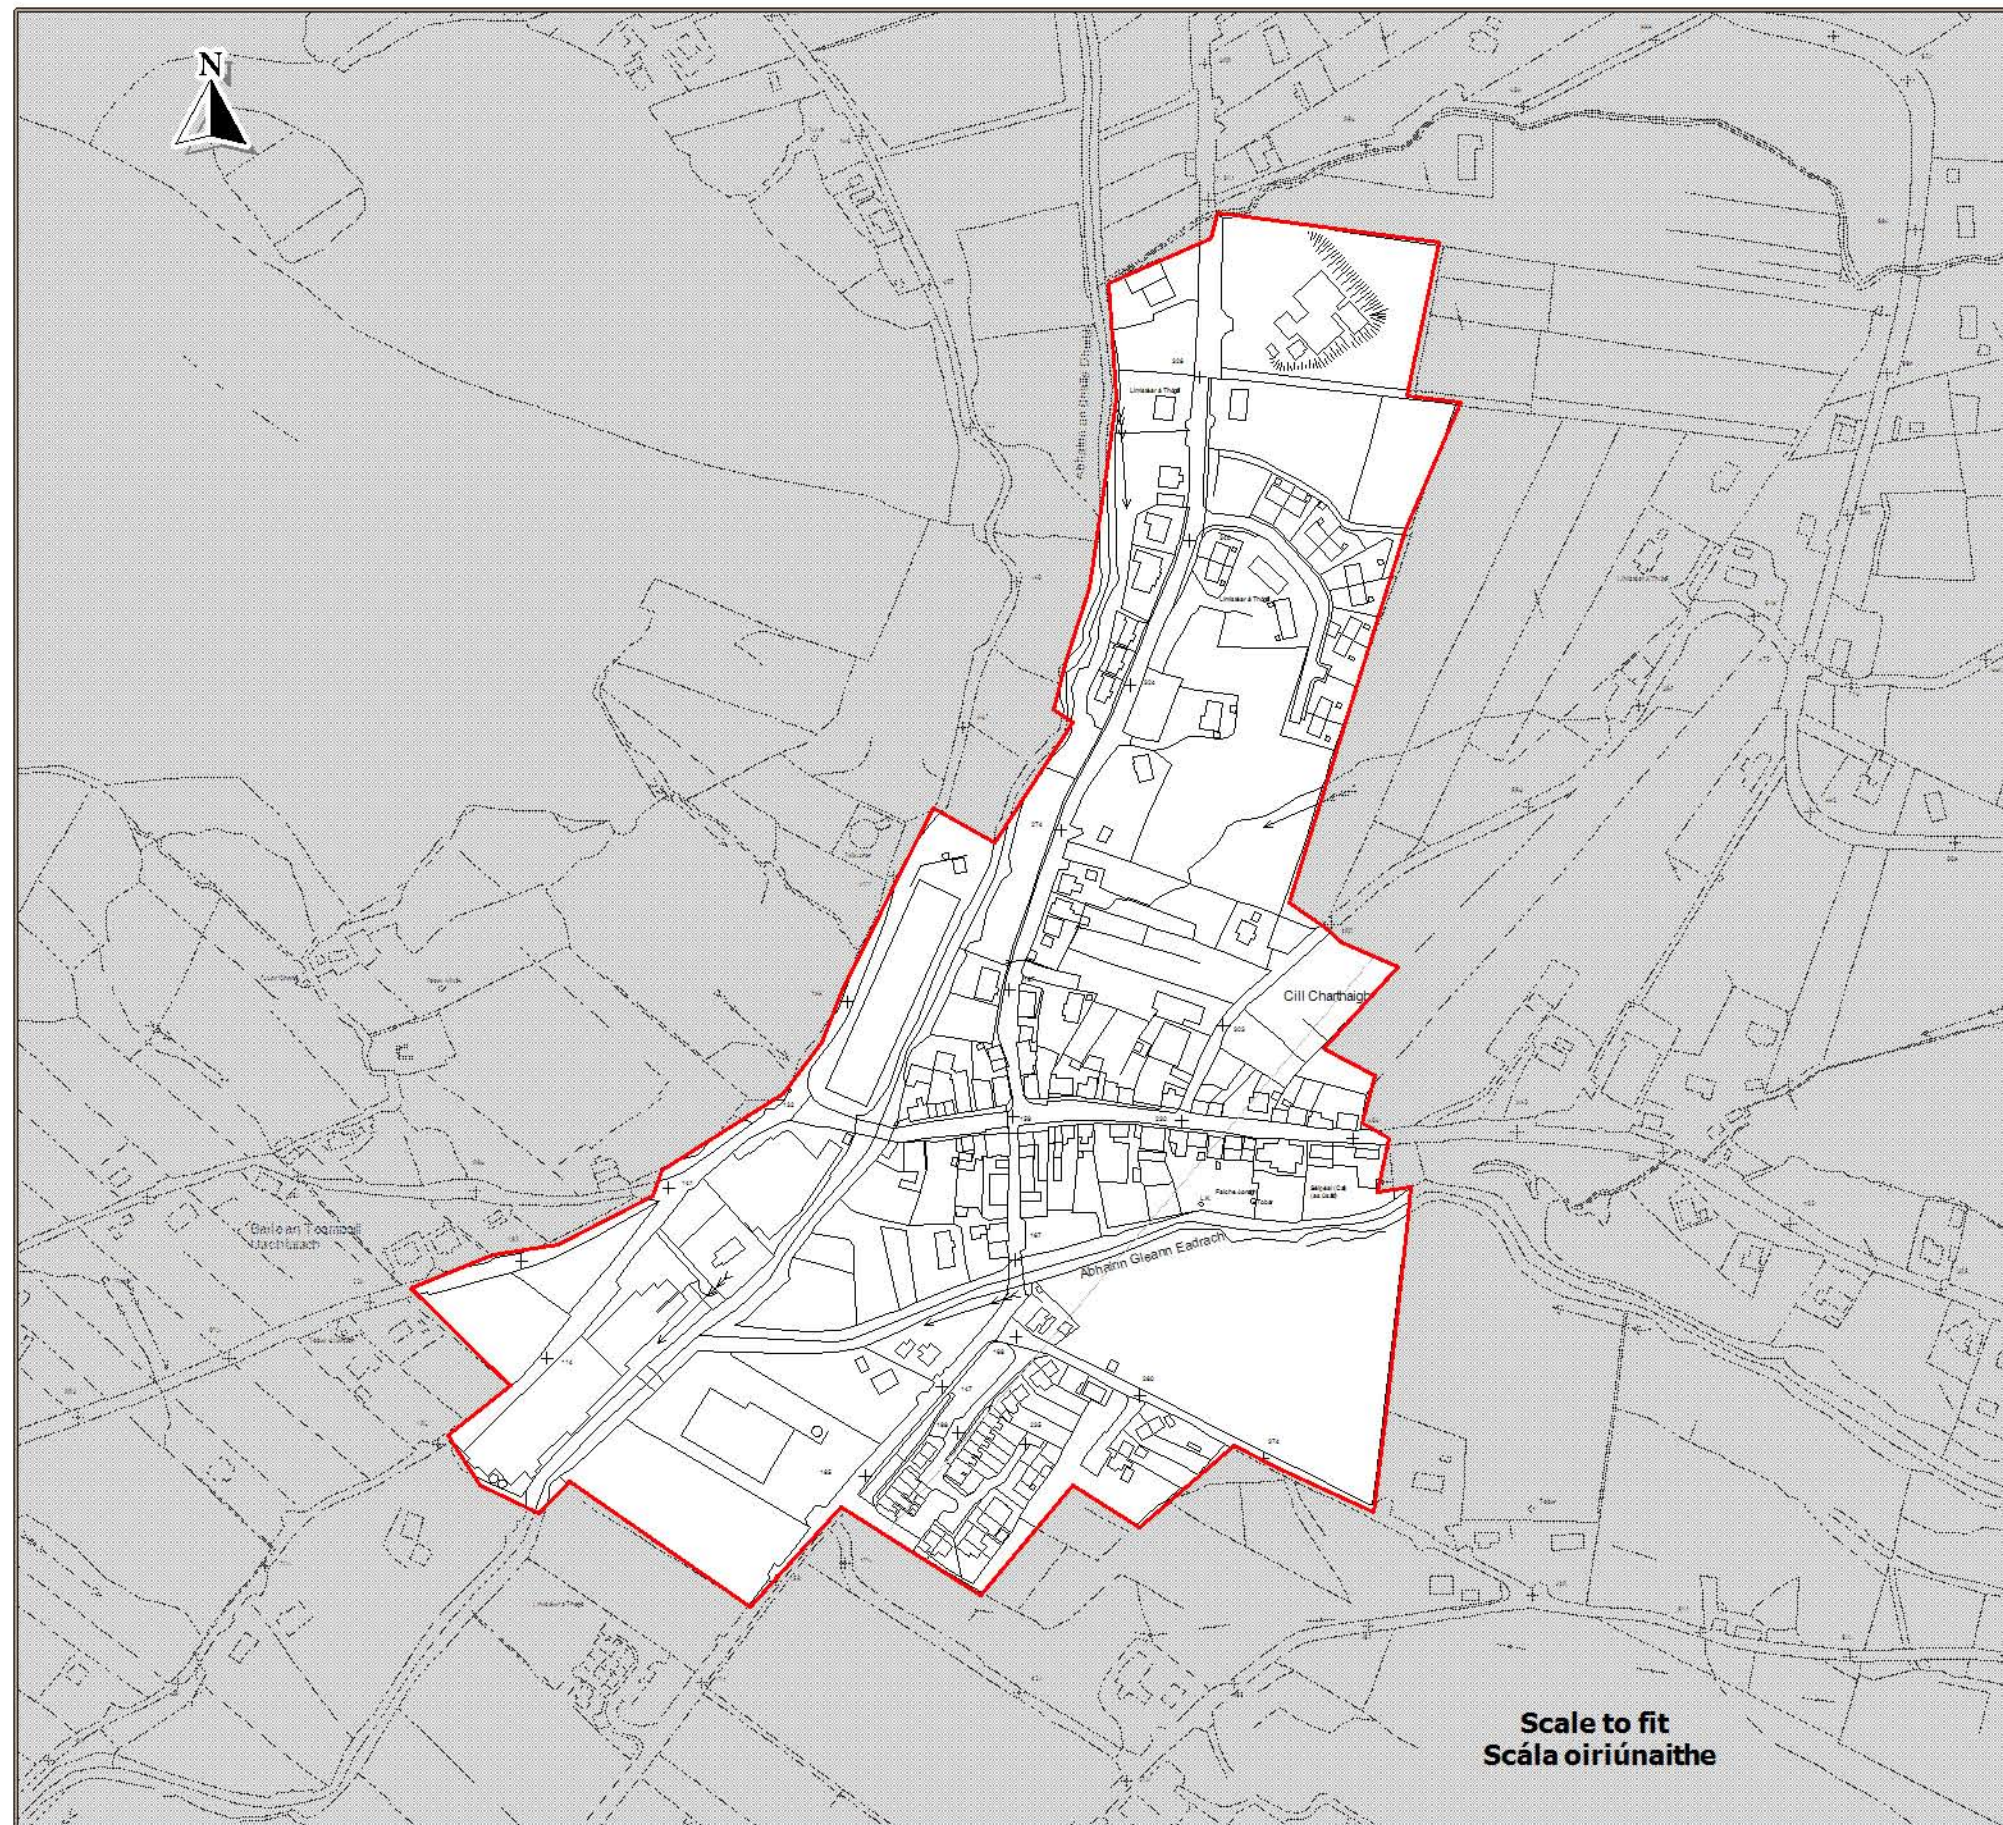

**Draft County Donegal
Development Plan
2018 - 2024**

**Dréacht Plean Forbartha
Contae Dhún na nGall
2018 - 2024**

Layer 3 - Map 15.30
Sraith 3 - Léarscáil 15.30

**Cill Charthaigh
Kilcar**

Settlement Framework
Creatlach Lonnaíochta

Settlement Boundary
Teorainn Lonnaíochta

Source - Donegal County Council
Foinse - Comhairle Chontae Dhún na nGall

Ordnance Survey Ireland data reproduced under OSI Licence Number 2017/02/CCMA/Donaghal County Council. Unauthorised reproduction infringes Ordnance Survey Ireland and Government of Ireland copyright. Ordnance Survey Ireland, 2017. Donegal County Council, 2017.

Sonraí de chuid Shuirbhéireacht Ordánais Éireann arna atáirgeadh faoi Uimhir Cheadúnais SOÉ 2017/02/CCMA Comhairle Contae Dhún na nGall. Má dhéantar é seo a atáirgeadh gan údarás, sáróidh sé cóipcheart Shuirbhéireacht Ordánais Éireann agus Rialtas na hÉireann. Shuirbhéireacht Ordánais Éireann, 2017. Comhairle Contae Dhún na nGall, 2017.